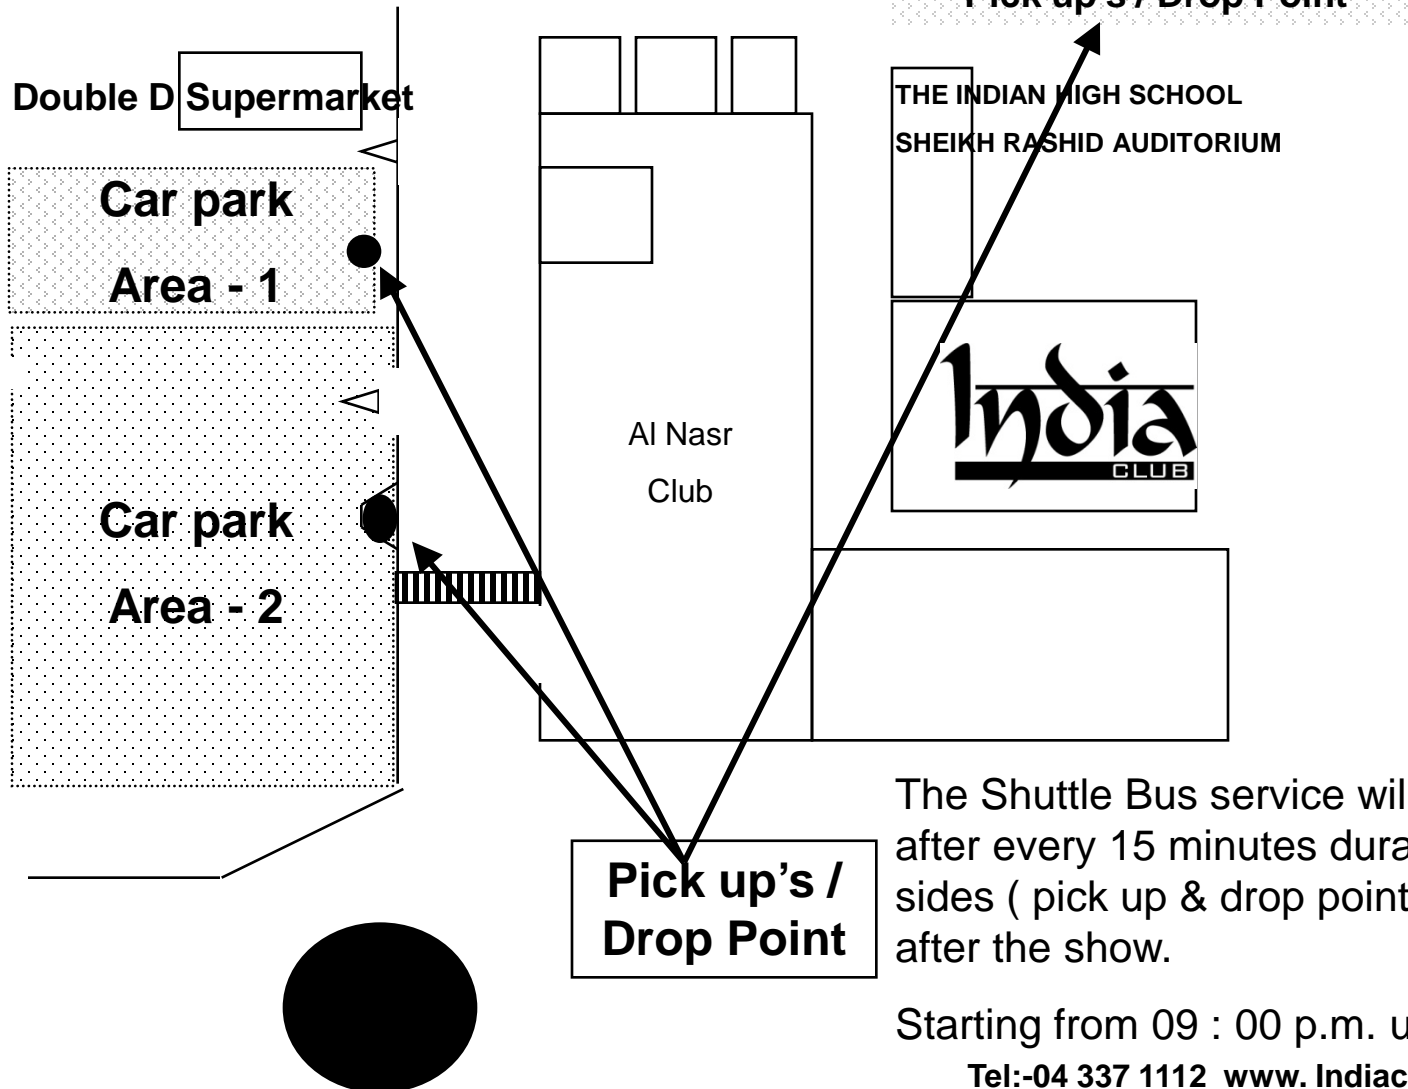

INDIA CLUB NAVRATRI CELEBRATIONS COMPLIMENTARY SHUTTLE SERVICE

RASHID HOSPITAL

MAKTOUM BRIDGE

OULD METHA RD

Pick up's / Drop Point

Double D Supermarket

Car park

Area - 1

Falcon
City

Emirates
Trdg

Seven
Seas

Car park

Area - 2

Al Nasr
Club

THE INDIAN HIGH SCHOOL
SHEIKH RASHID AUDITORIUM

India
CLUB

Pick up's /
Drop Point

The Shuttle Bus service will be available after every 15 minutes duration from both sides (pick up & drop points) before and after the show.

Starting from 09 : 00 p.m. until 02 : 30 a.m.